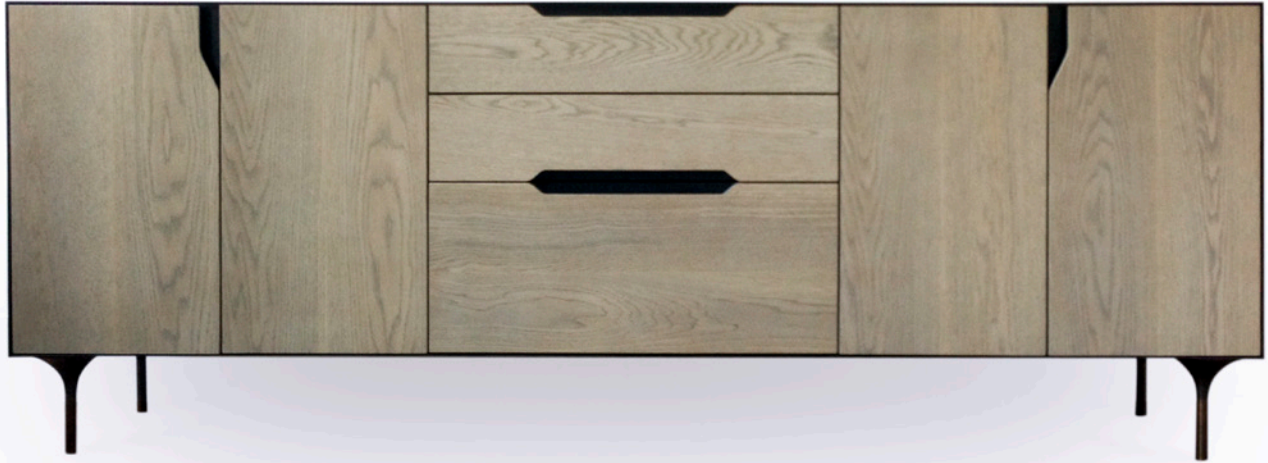

Lumifer™

TITAN CREDENZA

TITAN CREDENZA

DIMENSIONS

84"L x 18"W x 32"H

MATERIALS

Oak Veneer
Blackened Steel
Brass

FINISHES