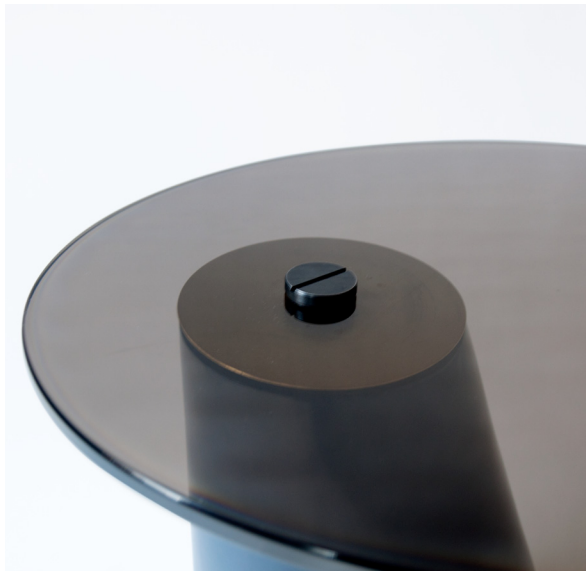

Lumifer™

SATELLITE TABLE

SATELLITE TABLE

DIMENSIONS

OPTION A: 24"L x 18"W x 22"H
OPTIOPN B: 18"L x 18"W x
17.5"H

MATERIALS

BASE: Plywood, Steel
MOUNTING PLATE: Brass
TOP: Tinted Glass

FINISHES

High-Gloss Laquer
Other Finishes Available

SPECIFICATIONS

180° Swivel Glass
Top

LEAD TIME

6 - 8 Weeks

PRICING UPON REQUEST