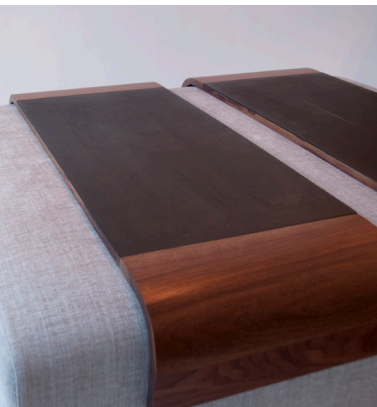

Lumifer™

OBI OTTOMAN

OBI OTTOMAN

DIMENSIONS

42" L x 36" W x 18" H

MATERIALS

Walnut
Blackened Steel
Fabric: 50/50 Polyester &
Viscose
COM: 6 Yard

FINISHES